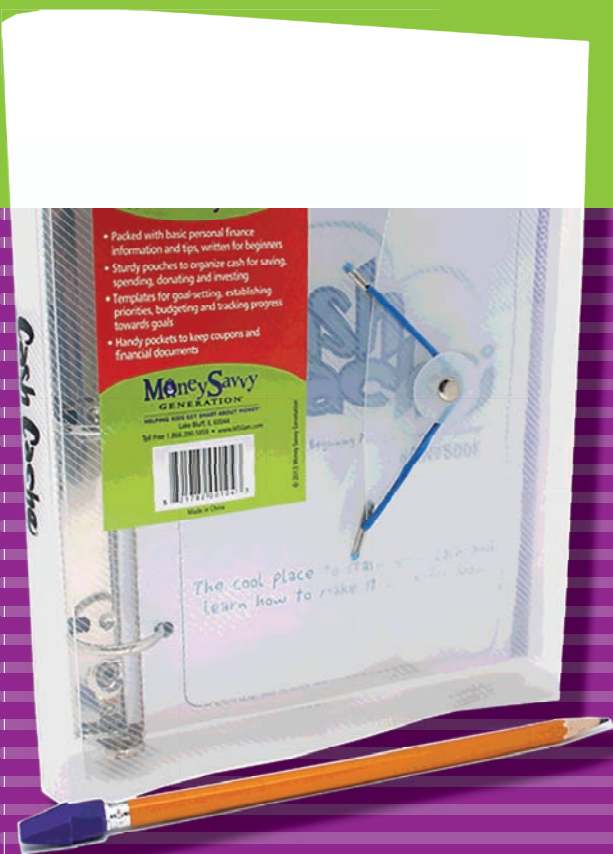

SafeCard™

Leave Your Bulky Wallet Behind

No more fumbling...
keep your favorite cards secure
and always at hand

Great for credit and debit cards,
driver's license, student IDs
or key cards!

Available in 3 colors: Translucent Green, Translucent Blue & Frosty Clear

SafeCard™ Pricing					SC + Color
Quantity	100	500	1,000	2,500	5,000
List Price/Unit (C)*	\$2.99	\$2.90	\$2.81	\$2.73	\$2.65
Size:	4"(L) x 2"(W) x 1/4"(D)				
Imprint Area:	2"(W) x 1"(H) on reverse side				
Minimum Order:	100 units				
Setup Charge:	\$95 (V) / Reorder setup : \$40 (V)				

*Price includes 1-color print in one location

Cash Cache® Personal Finance Organizer

Help young adults
get smart about money
A unique organizer that teaches young adults
basic personal financial skills

Cash Cache® Pricing				CC-Clear
Quantity	48	144	288	528
List Price/Unit (C)**	\$16.99	\$15.20	\$14.30	\$13.43
Size:	7 1/2"(W) x 9 1/2"(H) x 1 1/4"(D)			
Logo Area:	Min. - 1 1/2"(W) x 1"(H) / Max. - 3"(W) x 1 1/2"(H) front cover			
Minimum Order:	48 units (labeled), 3,000 units (printed)			
Setup Charge:	\$105 (V)			